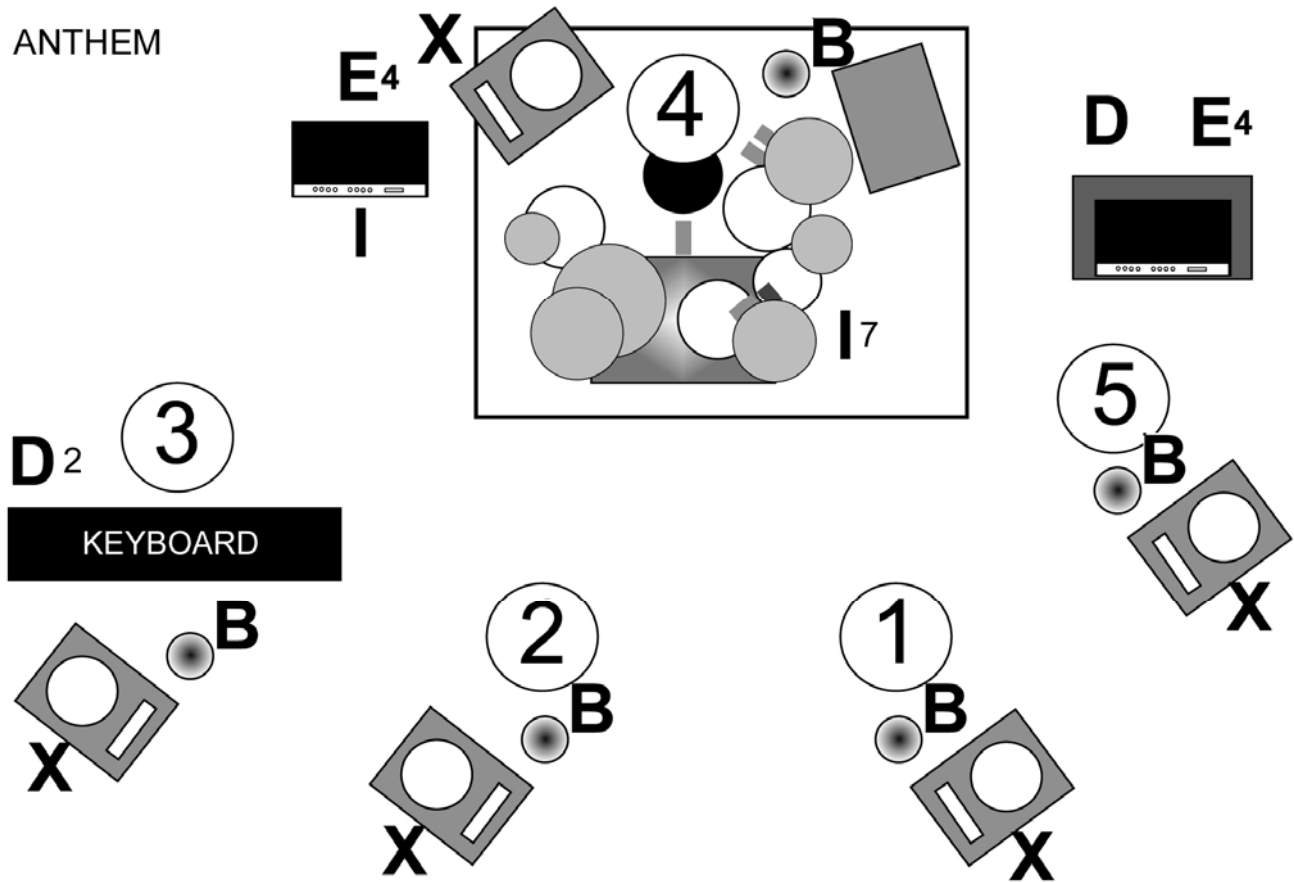

## STAGE PLOT

ANTHEM

### STAGE PLOT KEY

- E = Electrical Outlet
- D = Direct Line
- I = Instrument Mic
- B = Vocal Mic w/ Boom stand
- V = Vocal Mic w/ Straight stand
- W = Wireless Vocal Mic
- X = Monitor Wedge
- (I<sup>8</sup> mean 8 instrument mics)